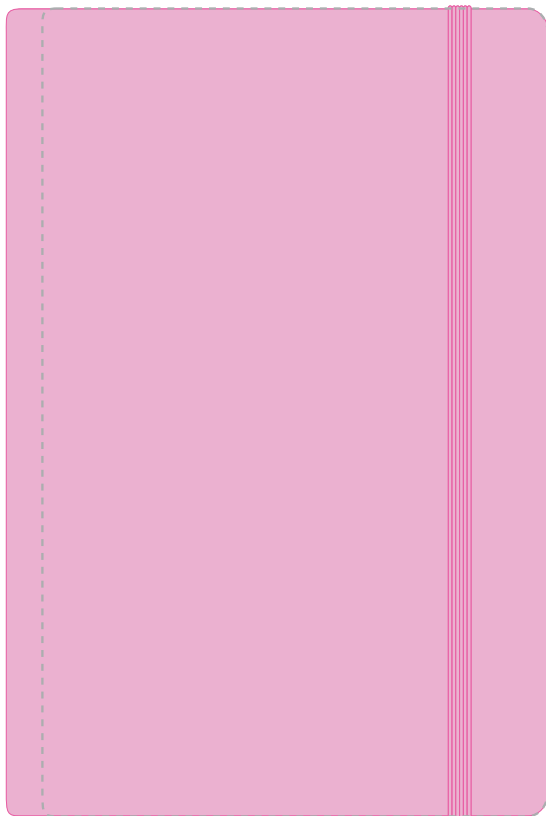

Your Ref:
Our Ref:

Quantity:
Version: 1

Product Code: QS0345
Product Colour: PASTEL PINK

PRINTING CONCERNS:

Please note that this product has Sustainability Markings that are not visible from this perspective

We stock this item in the following colours

**PANTONE REFERENCE(S)**

Product Image for visualisation
- colours may vary

Debossing / Foil Blocking
(Edge to Edge)

ARTWORK SCALE 50%

ARTWORK SCALE 50%

The dashed line is to demonstrate print area and will not appear on your printed item