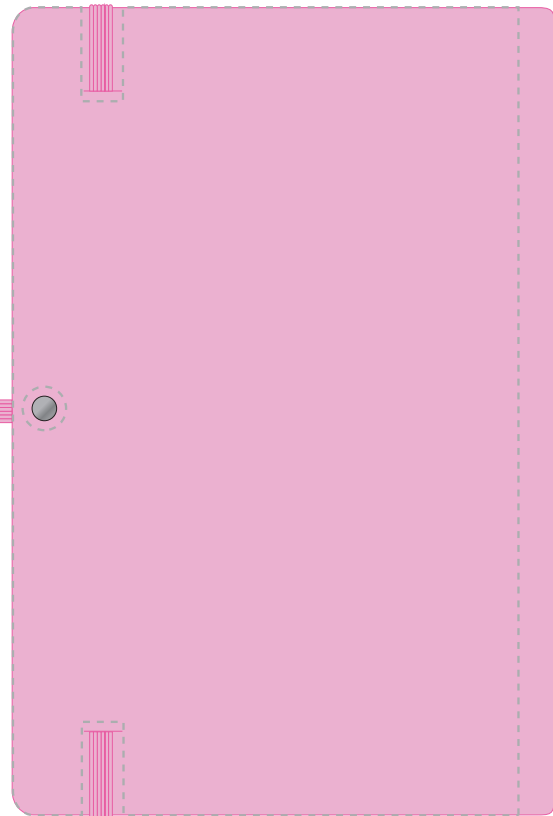

We stock this item in the following colours

**PANTONE REFERENCE(S)**

Product Image for visualisation
- colours may vary

Debossing / Foil Blocking
(Edge to Edge)

ARTWORK SCALE 50%

ARTWORK SCALE 50%

The dashed line is to demonstrate print area and will not appear on your printed item